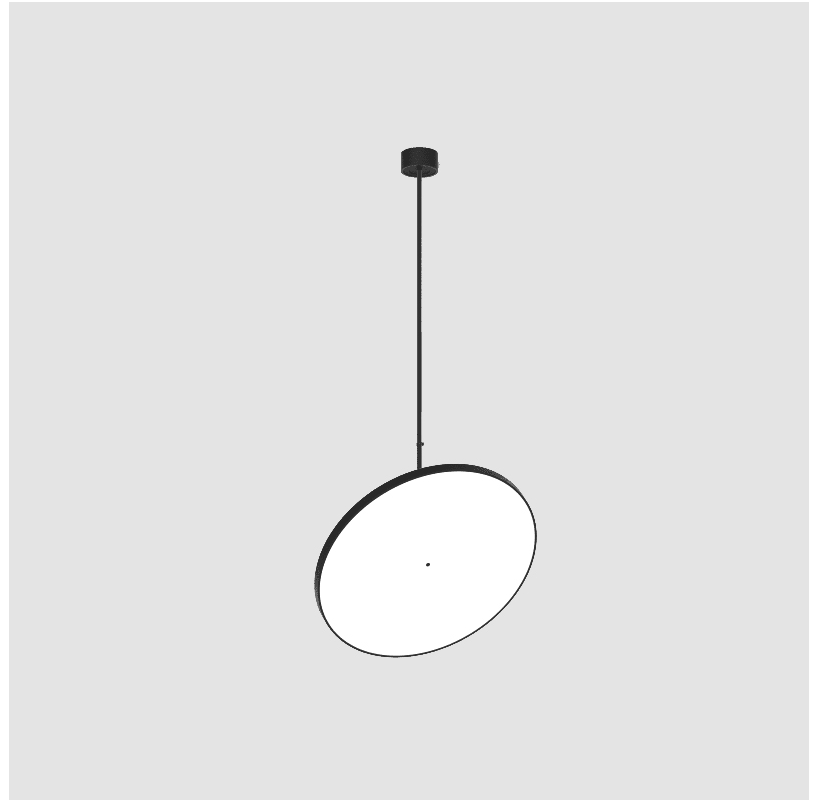

PHYSICAL

Shape: Round
Diameter (mm): 850
Diameter (in): 33 7/16"
Height (mm): 1620
Height (in): 63 3/4"
Weight (kg): 2.007
Weight (lbs): 4.42
Diffuser: PMMA - Opal / Micro-Prism / Sparkling Secret / Vintage Industrial
Fixture Finish: SSR / BKV / CWI / CRY / HAB / UFT / ITA / RUA / FTG / MYG / LOD / PUS / FRO / FUP / KIA / POP / BLS / SPG / MEY / GOH / CHC / COM / ABZ / JAG / OBR / MOS / ROR
Fixture Material: PMMA / Extruded Aluminum / Steel

Adjustability: Rotational 170°; Tilt 90°
--

RATINGS AND CERTIFICATIONS

Certified By: Certified for North American Standards
IP rating: IP20

SIGN DIVA FLEX SUSPENSION

A30858-

PROJECT	_____
TYPE	_____
SPECIFIER	_____
QUANTITY	_____
DATE	_____