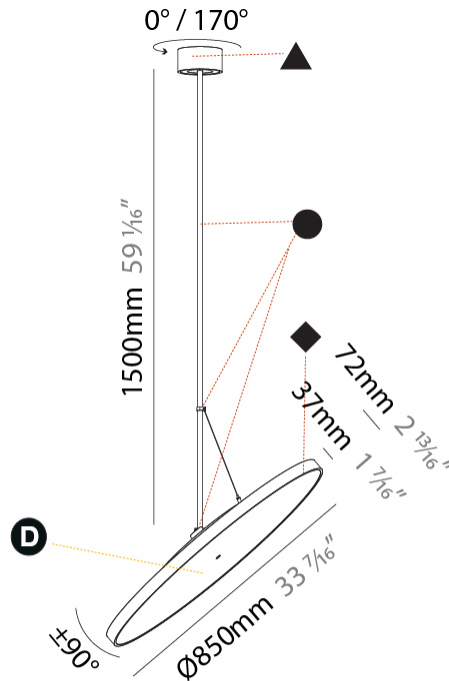

PHYSICAL

Shape: Round
Diameter (mm): 850
Diameter (in): 33 7/16"
Height (mm): 1620
Height (in): 63 3/4"
Weight (kg): 2.007
Weight (lbs): 4.42
Diffuser: PMMA - Opal / Micro-Prism / Sparkling Secret / Vintage Industrial
Fixture Finish: SSR / BKV / CWI / CRY / HAB / UFT / ITA / RUA / FTG / MYG / LOD / PUS / FRO / FUP / KIA / POP / BLS / SPG / MEY / GOH / CHC / COM / ABZ / JAG / OBR / MOS / ROR
Fixture Material: PMMA / Extruded Aluminum / Steel

LED

Color Temperature (°K): 2700 / 3000 / 3500 / 4000
Max. Delivered Lumen (lm): 9094 / 9806 / 11375 / 11617
Nominal Lumen (lm): 10753 / 11596 / 13461 / 13736
CRI: >90 CRI
Lamp Life (hrs): 50000

OPTICAL

Adjustability: Rotational 170°; Tilt 90°
--

RATINGS AND CERTIFICATIONS

Certified By: Certified for North American Standards
IP rating: IP20

SIGN DIVA FLEX SUSPENSION

A30858-

PROJECT	_____
TYPE	_____
SPECIFIER	_____
QUANTITY	_____
DATE	_____

PHYSICAL

Shape: Round
Diameter (mm): 850
Diameter (in): 33 7/16
Height (mm): 1620
Height (in): 63 3/4
Weight (kg): 2.007
Weight (lbs): 4.42
Diffuser: PMMA - Opal / Micro-Prism / Sparkling Secret / Vintage Industrial
Fixture Finish: SSR / BKV / CWI / CRY / HAB / UFT / ITA / RUA / FTG / MYG / LOD / PUS / FRO / FUP / KIA / POP / BLS / SPG / MEY / GOH / CHC / COM / ABZ / JAG / OBR / MOS / ROR
Fixture Material: PMMA / Extruded Aluminum / Steel